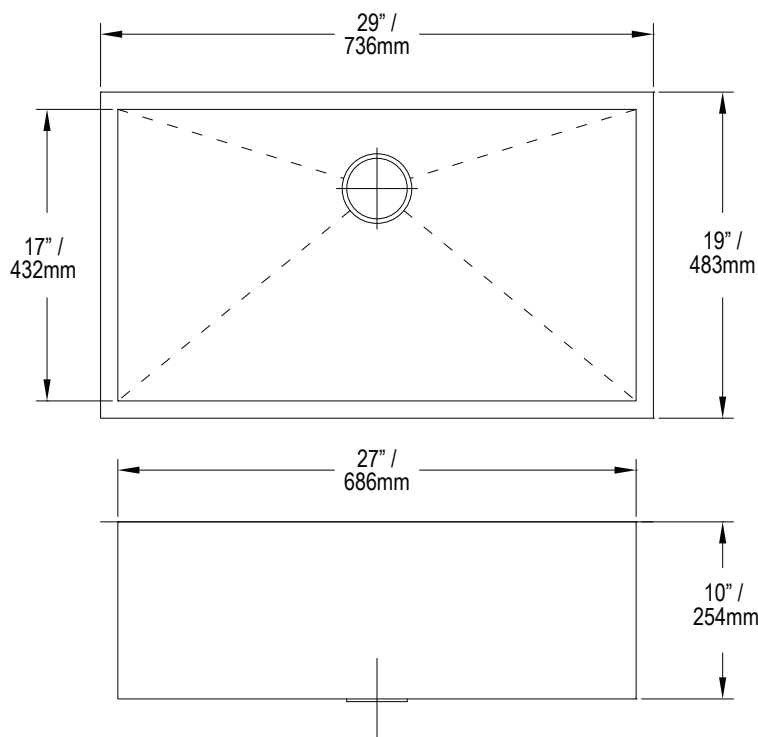

VALLEY

SRR2919C

Affordable Luxury

10° radius SINGLE BOWL

BRAND:
VALLEY

PRODUCT INFO:
10° radius SINGLE BOWL

FEATURES:

- _ T-304 stainless steel, 16 guage
- _ Handcrafted from a panel of stainless steel
- _ Sound - deadending insulation
- _ Drain groove design

FINISH:
All Satin

MINIMUM CABINET SIZE:
32" / 813mm

DIMENSIONS:

29" x 19" x 10" / 736mm x 483mm x 254mm deep
27" x 17" x 10" / 686mm x 432mm x 254mm bowl

Customer Service Call
Toll Free: 1.877.398.8827
Web Site: www.valleyacrylic.com
Email: purchasing@valleyacrylic.com
Fax: 604.820.0124

All Measurements: +/- 5 mm
(Diagram not to scale)
Complies with CSA Standards